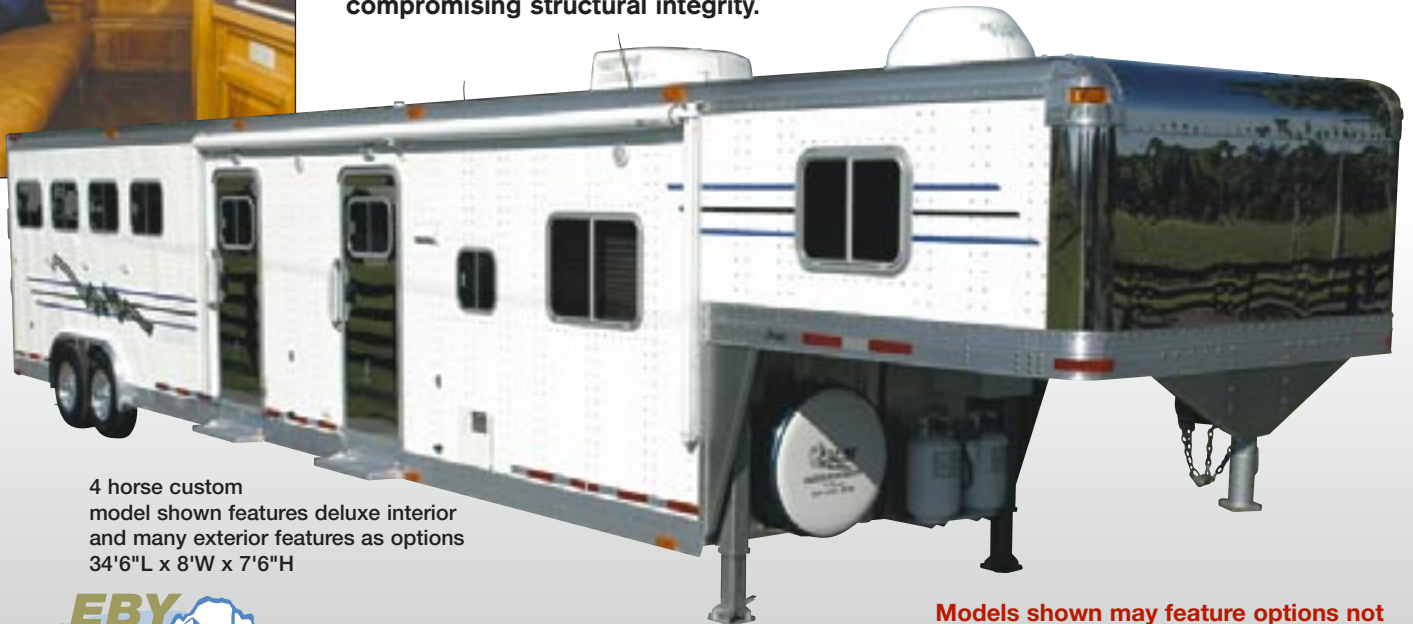

AT HOME ON THE RANGE

Wherever you may be, an Eby trailer is home

Signature Series

Standard Signature Series model
23'6"L x 7'6"W x 7'6"H

Available In 2 Thru 5 Horse Models

Whether it's a standard or a completely custom model, the Eby Signature Series trailer is the hallmark of luxury. Designed to provide comfort equally to both you and your horses, this trailer indulges every need for affordable elegance without compromising structural integrity.

4 horse custom model shown features deluxe interior and many exterior features as options
34'6"L x 8'W x 7'6"H

Models shown may feature options not included as standard.

M.H. Eby, Inc.

Blue Ball, PA • 800/292-4752
W. Jefferson, OH • 800/752-0507
Story City, IA • 866/894-3297
www.mheby.com